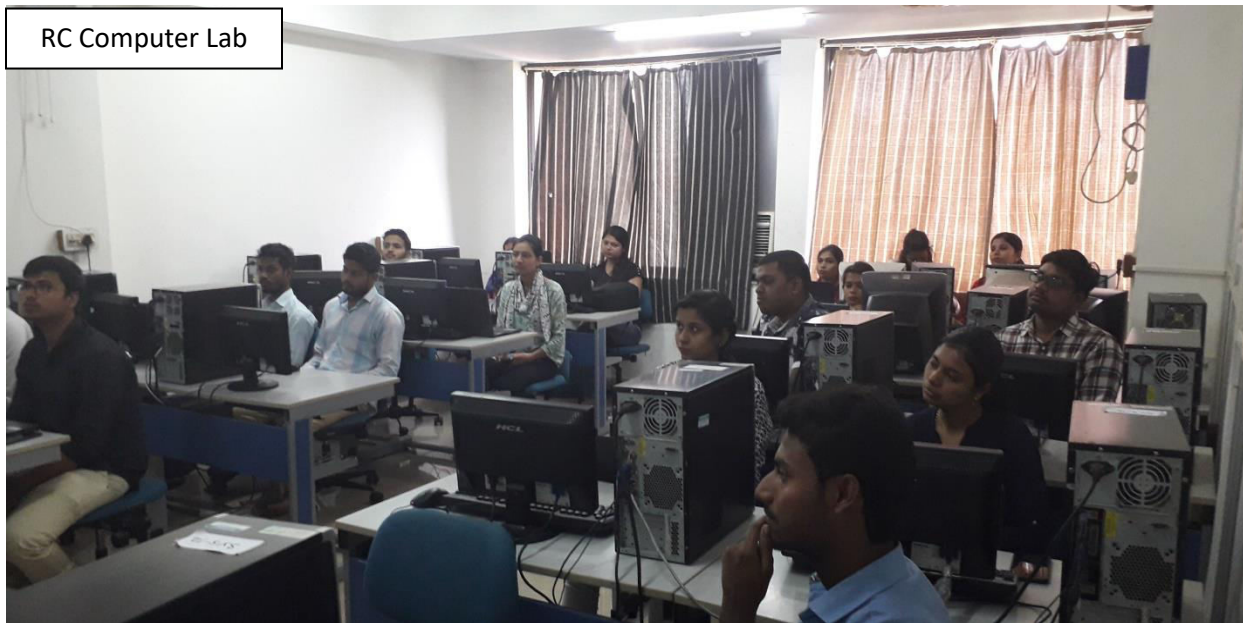

RC Computer Lab

IGNOU Regional Centre – Ranchi has got a computer lab with 20 systems with LAN connectivity and power back-up system. The practical counseling sessions for the learners of MCA, BCA, CIT, PGDIS and ACISE Programs of IGNOU Study Centre 32000 that is located in the RC premises are conducted in the RC Lab. The Term-End Practical Exams of different computer programs are conducted in the RC Lab.

RC Computer Lab